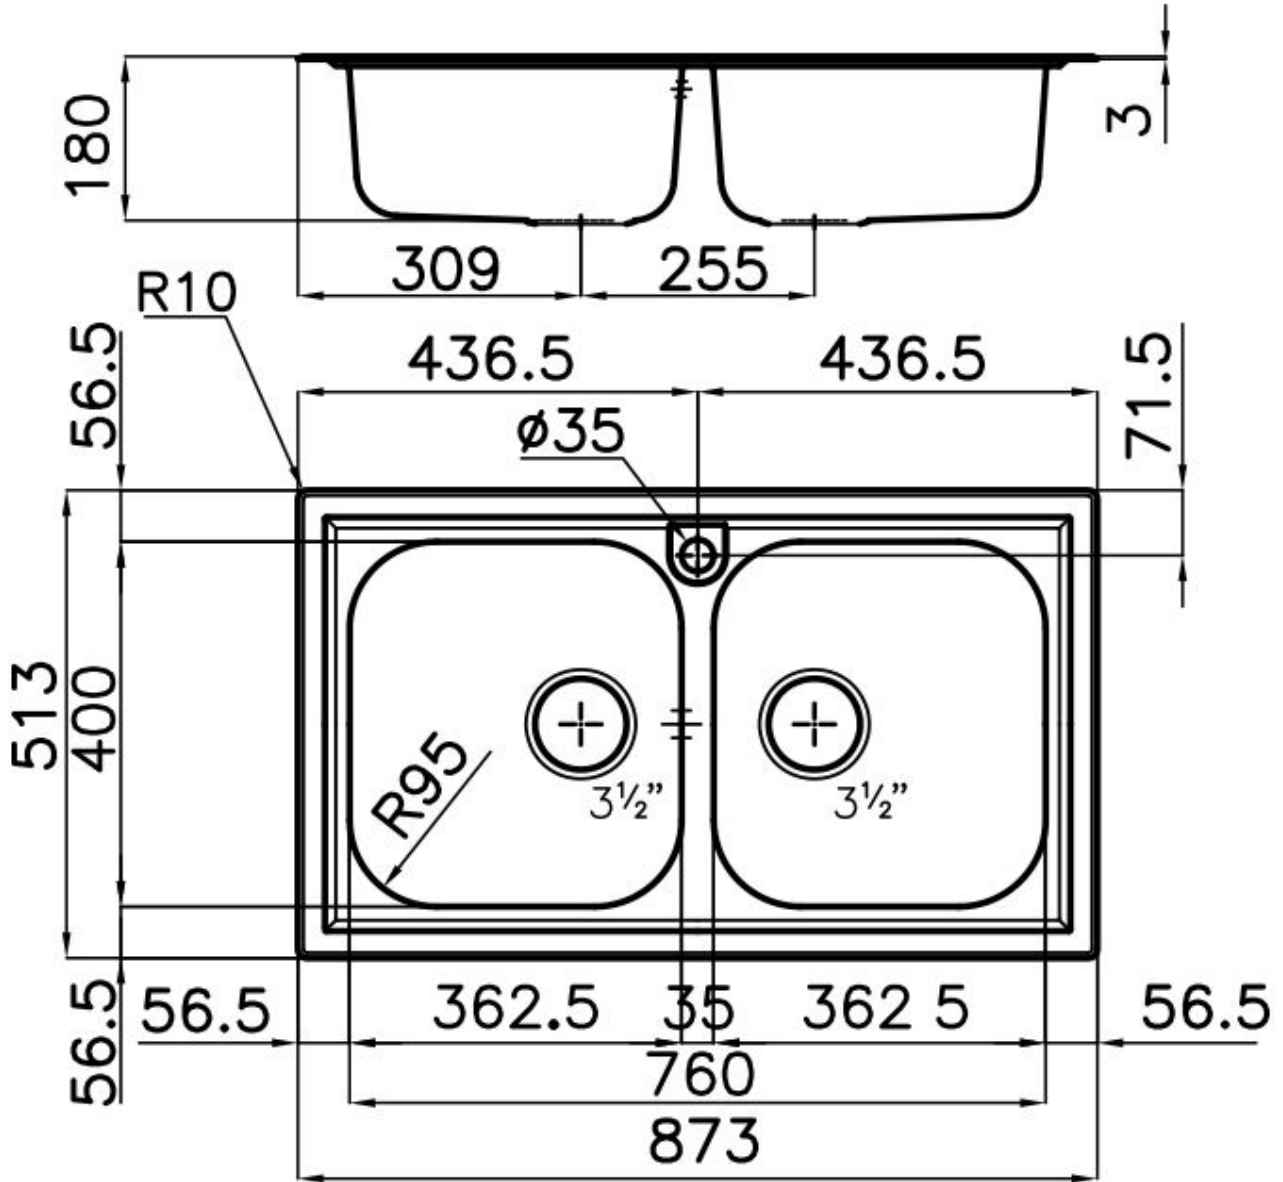

TECHNICAL DATA